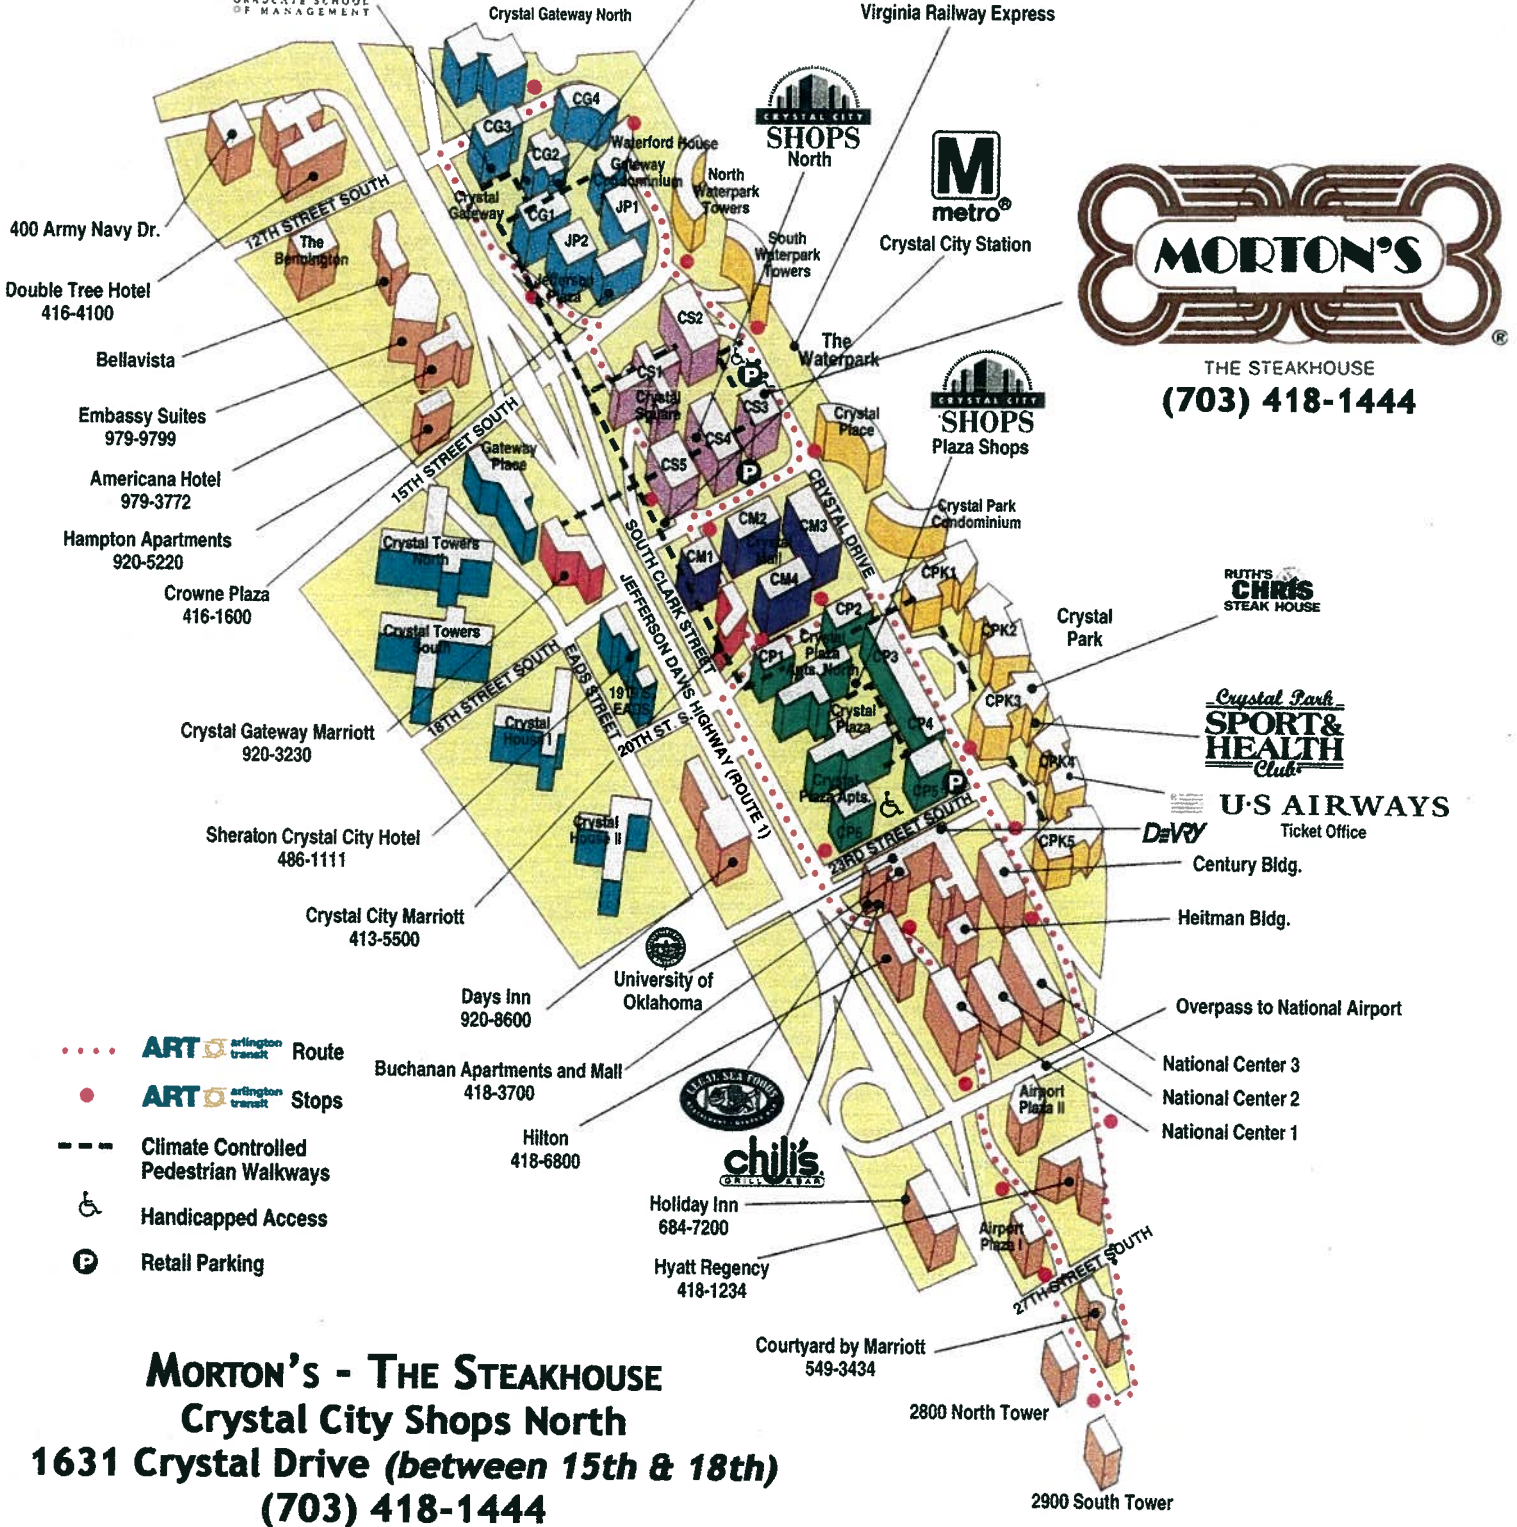

# CRYSTAL CITY

Arlington, Virginia

For Information Call 703-922-INFO

THE STEAKHOUSE  
**(703) 418-1444**

**MORTON'S - THE STEAKHOUSE**  
**Crystal City Shops North**  
**1631 Crystal Drive (between 15th & 18th)**  
**(703) 418-1444**